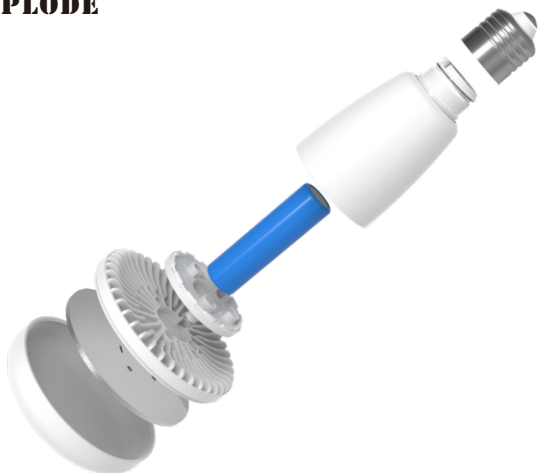

Mushroom -Replaceable Emergency Bulb

**PARAMETERS:**

	Intelligent protection, automatic detection protection function during charging and discharging		
Power :	8W	11W	14W
Size(mm) :	134.69*Ø60	135.93*Ø75	136.84*Ø90
AC Input:	100V - 300V	100V - 300V	130V - 300V
Luminous Flux:	760lm	1140lm	1500lm
(V.S. Incandescent Bulb)	≈40W*2	≈40W*3	≈60W*3
DC:	Emergency≈500lm ≈50W Incandescent Bulb		
Battery Capacity:	2000mAh		
Emergency Time:	≈3.0 Hours		
Surge Voltage:	2.5KV		

**DIMENSIONS**

**LIGHTING DISTRIBUTIONS**

**EXPLODE**

**APPLICATIONS**