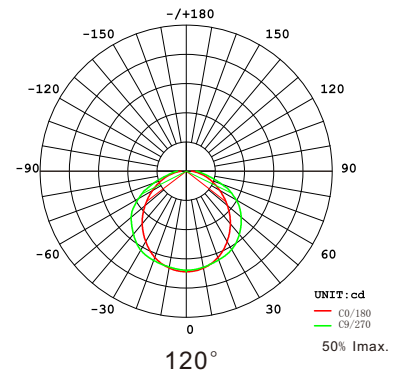

Mushroom -Replaceable Emergency Bulb

**PARAMETERS:**

	Intelligent protection, automatic detection protection function during charging and discharging		
Power :	8W	11W	14W
Size(mm) :	134.69*Ø60	135.93*Ø75	136.84*Ø90
AC Input:	100V - 300V	100V - 300V	130V - 300V
Luminous Flux:	760lm	1140lm	1500lm
(V.S. Incandescent Bulb)	≈40W*2	≈40W*3	≈60W*3
DC:	Emergency≈500lm ≈50W Incandescent Bulb		
Battery Capacity:	2000mAh		
Emergency Time:	≈3.0 Hours		
Surge Voltage:	2.5KV		

**DIMENSIONS**

**LIGHTING DISTRIBUTIONS**

**EXPLODE**

**APPLICATIONS**