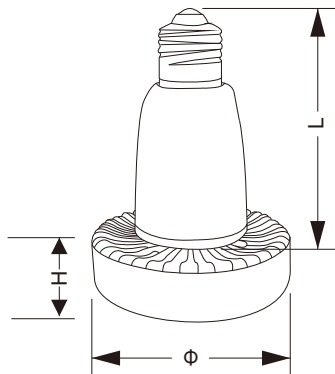

Mushroom -Replaceable Emergency Bulb

**PARAMETERS:**

	Intelligent protection, automatic detection protection function during charging and discharging		
Power :	8W	11W	14W
Size(mm) :	134.69*Ø60	135.93*Ø75	136.84*Ø90
AC Input:	100V - 300V	100V - 300V	130V - 300V
Luminous Flux:	760lm	1140lm	1500lm
(V.S. Incandescent Bulb)	≈40W*2	≈40W*3	≈60W*3
DC:	Emergency≈500lm ≈50W Incandescent Bulb		
Battery Capacity:	2000mAh		
Emergency Time:	≈3.0 Hours		
Surge Voltage:	2.5KV		

**DIMENSIONS**

**LIGHTING DISTRIBUTIONS**

**EXPLODE**

**APPLICATIONS**